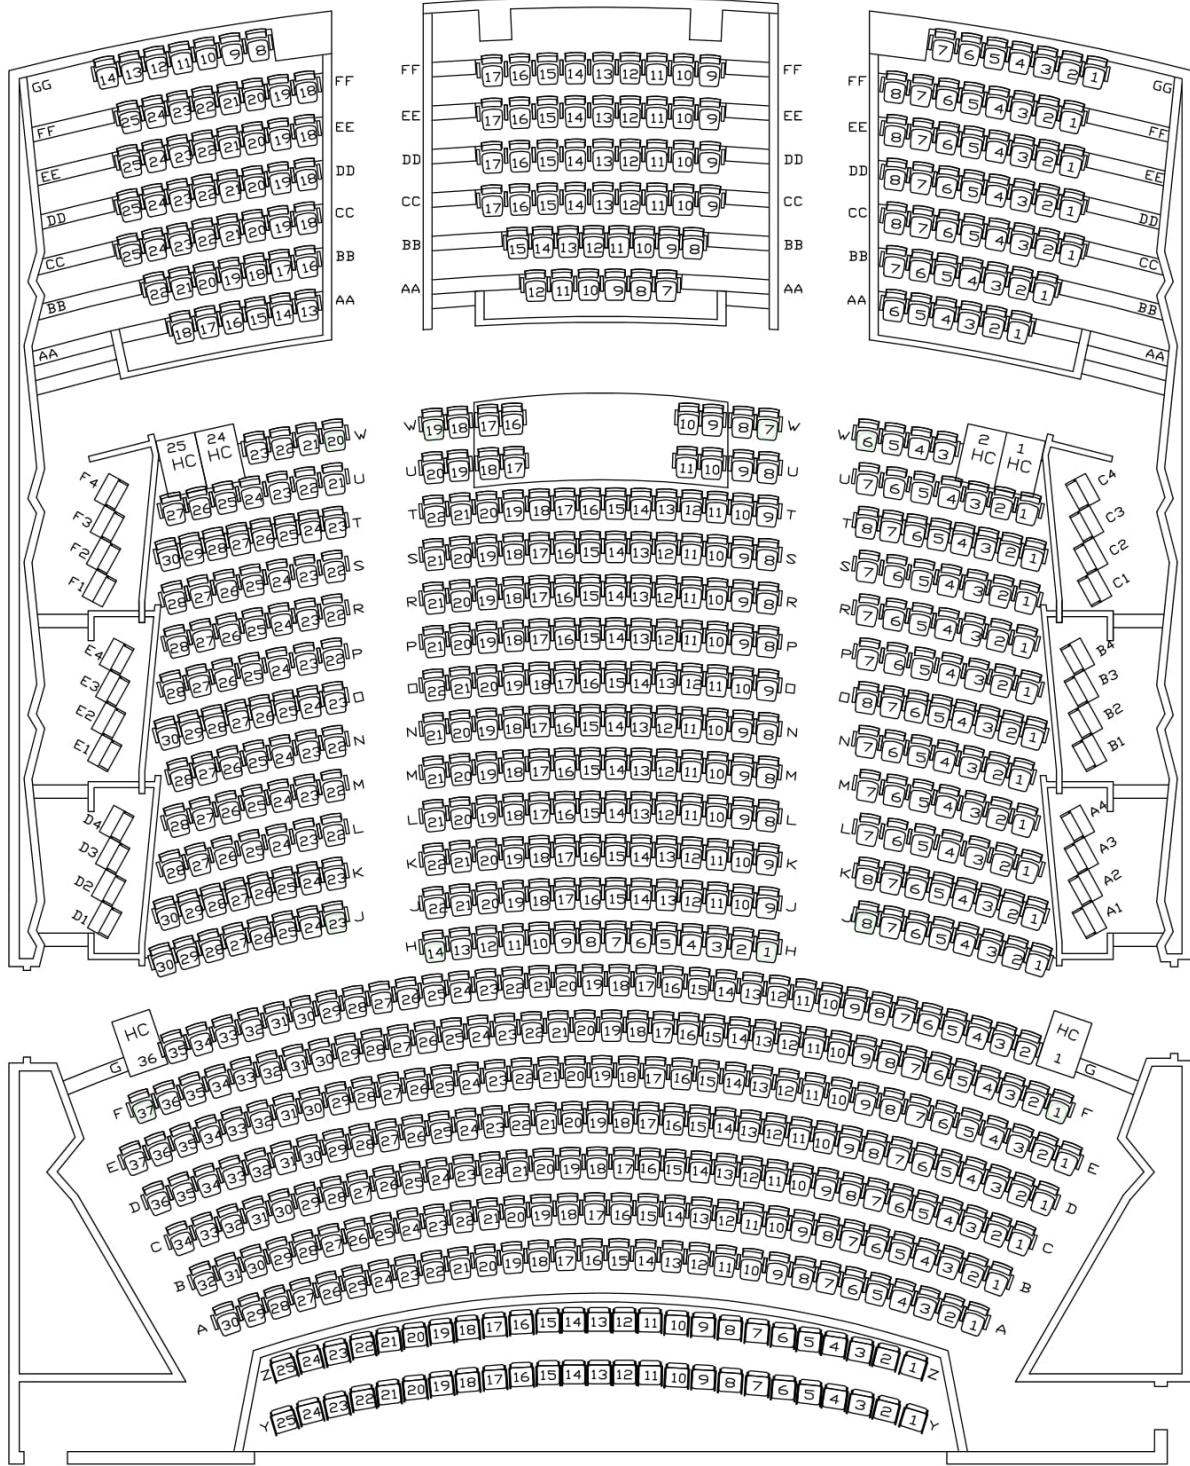

Seating Chart

Orchestra Seating = 586
 Orchestra Box Seating = 24
 Mezzanine Seating = 154
 Total Seating 1st Floor = 764
 Balcony Seating = 317
 Balcony Box Seating = 24
 Total Seating Balcony = 341
 Grand Total Seating = 1,105
 Orchestra Pit = 50 (optional)

○ = Limited Mobility Seating

MEZZANINE

ORCHESTRA SEATING

BOX

Last Revised October 2020

BALCONY

Last Revised October 2020