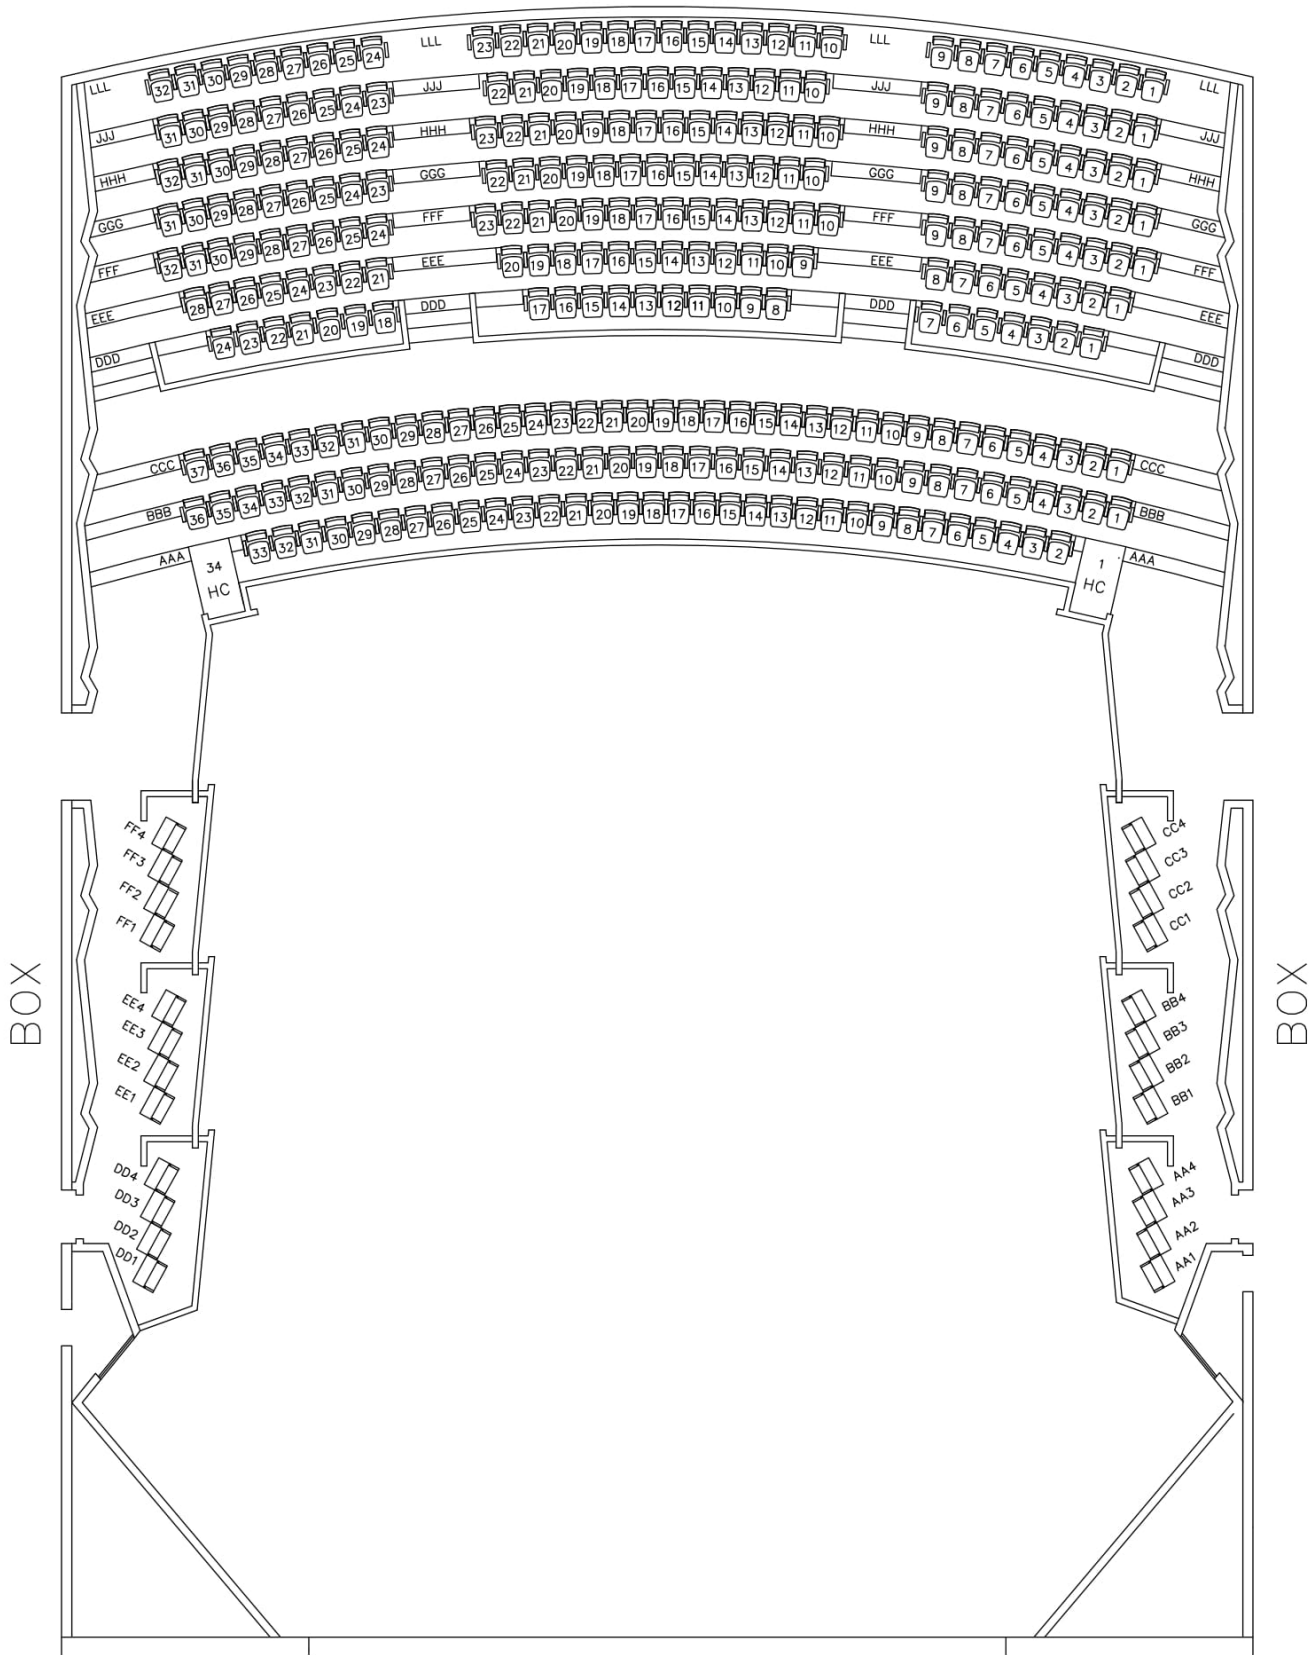

Seating Chart

Orchestra Seating = 586
 Orchestra Box Seating = 24
 Mezzanine Seating = 154
 Total Seating 1st Floor = 764
 Balcony Seating = 317
 Balcony Box Seating = 24
 Total Seating Balcony = 341
 Grand Total Seating = 1,105
 Orchestra Pit = 50 (optional)

○ = Limited Mobility Seating

MEZZANINE

ORCHESTRA SEATING

BOX

Last Revised October 2020

BALCONY

Last Revised October 2020